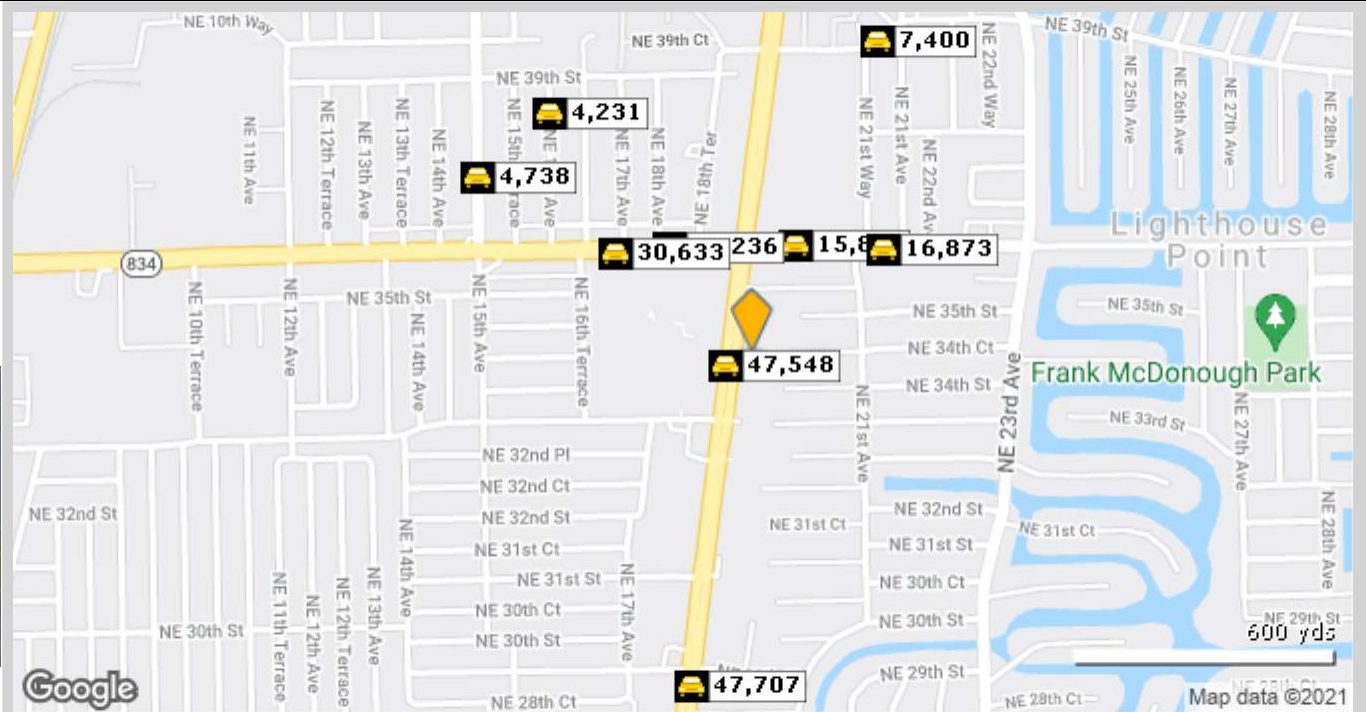

Traffic Count Report

Thrifty Car Rental

3400 N Federal Hwy, Pompano Beach, FL 33064

Building Type: **General Retail**
 Secondary: **Freestanding**
 GLA: **1,663 SF**
 Year Built: **1964**
 Total Available: **1,663 SF**
 % Leased: **0%**
 Rent/SF/Yr: **\$50.51**

	Street	Cross Street	Cross Str Dist	Count Year	Avg Daily Volume	Volume Type	Miles from Subject Prop
1	N Federal Hwy	NE 34th Ct	0.01 S	2020	47,548	MPSI	.04
2	NE 36th St	N Federal Hwy	0.08 W	2020	15,810	MPSI	.16
3	NE 36th St	NE 18th Ave	0.02 W	2020	33,236	MPSI	.18
4	East Sample Road	NE 17th Ave	0.01 NE	2020	30,633	MPSI	.23
5	East Sample Road	NE 21st Way	0.02 W	2020	16,873	MPSI	.23
6	NE 16th Ave	NE 39th St	0.04 N	2018	4,231	MPSI	.42
7	NE 15th Ave	NE 37th St	0.08 S	2018	4,738	MPSI	.43
8	Federal Highway	N Federal Hwy	0.02 N	2020	47,707	MPSI	.45
9	NE 39th St	NE 21st Way	0.02 SW	2020	9,817	MPSI	.45
10	Northeast 39th Street	NE 21st Way	0.02 SW	2018	7,400	AA DT	.45